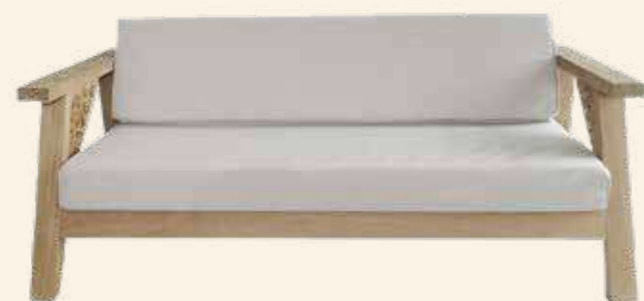

LAYLA
Coffee Table
W 80 X D 80 X H 40 cm

LAYLA
Coffee Table Carved 2 side
W 130 X D 80 X H 40 cm

LAYLA
Side Table
W 40 X D 40 X H 40 cm

LAYLA
Round Coffee Table Full Carving
W 100 X D 100 X H 40 cm

LAYLA
Sofa Single without Cushion
W 90 X D 80 X H 60 cm