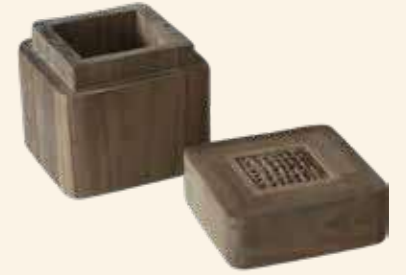

Alex Pencil Holder Small
W 00 X D 00 X H 00 cm

Wooden Calendar
W 00 X D 00 X H 00 cm

COLLECTION

FSC

COLLECTION

Wood Towel Stand
W 50 X D 5 X H 160 cm

Long Tissue Holder
W 47 X D 15 X H 23 cm

Short Tissue Holder
W 31 X D 15 X H 31,4 cm