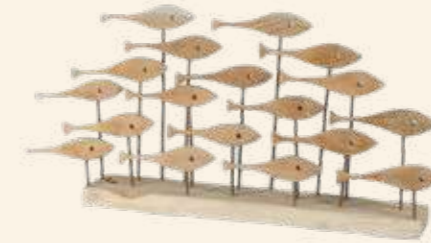

Komet Stand
W 45 X D 25 X H 50 cm
*available in different size

Velove Stand
W 20 X D 7 X H 25 cm
*available in different size

Lollypop Stand
W 30 X D 13 X H 40 cm

Fishdory Stand
W 70 X D 10 X H 70 cm

Mask Galau Stand
W 18 X D 11 X H 35 cm

Siluet Double Stand
W 40 X D 30 X H 45 cm

Fishtery Stand
W 60 X D 11 X H 35 cm

Owl
W 00 X D 00 X H 00 cm

Leaf Lembar Long
W 100X D 40 X H 15 cm

Leaf Godhong Lurik
W 150 X D 40 X H 15 cm

Ball Solid
W 30 X D 30 X H 30 cm