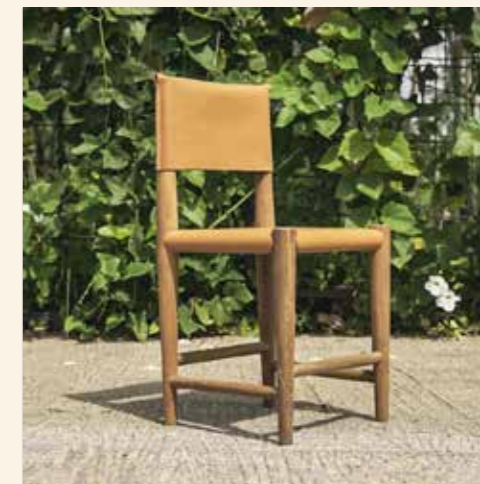

CHANDI
Lounge Chair with Handle
60 x 58 x 86 cm

CHANDI
Lounge Chair
60 x 58 x 86 cm

LEATHER
End Bed (Medium Brown)
102 x 40 x 45 cm

LEATHER
End Bed (Natural Oiled)
102 x 40 x 45 cm

LEATHER
Chair (Medium Brown)
40 x 40 x 90 cm

LEATHER
Chair (Natural Oiled)
40 x 40 x 90 cm

ANYA
Nesting Coffee Table
80 x 80 x 80 cm | 60 x 60 x 60 cm | 50 x 50 x 50 cm

ANYA
Nesting Coffee Table
80 x 80 x 80 cm

ANYA
Nesting Coffee Table
80 x 80 x 80 cm