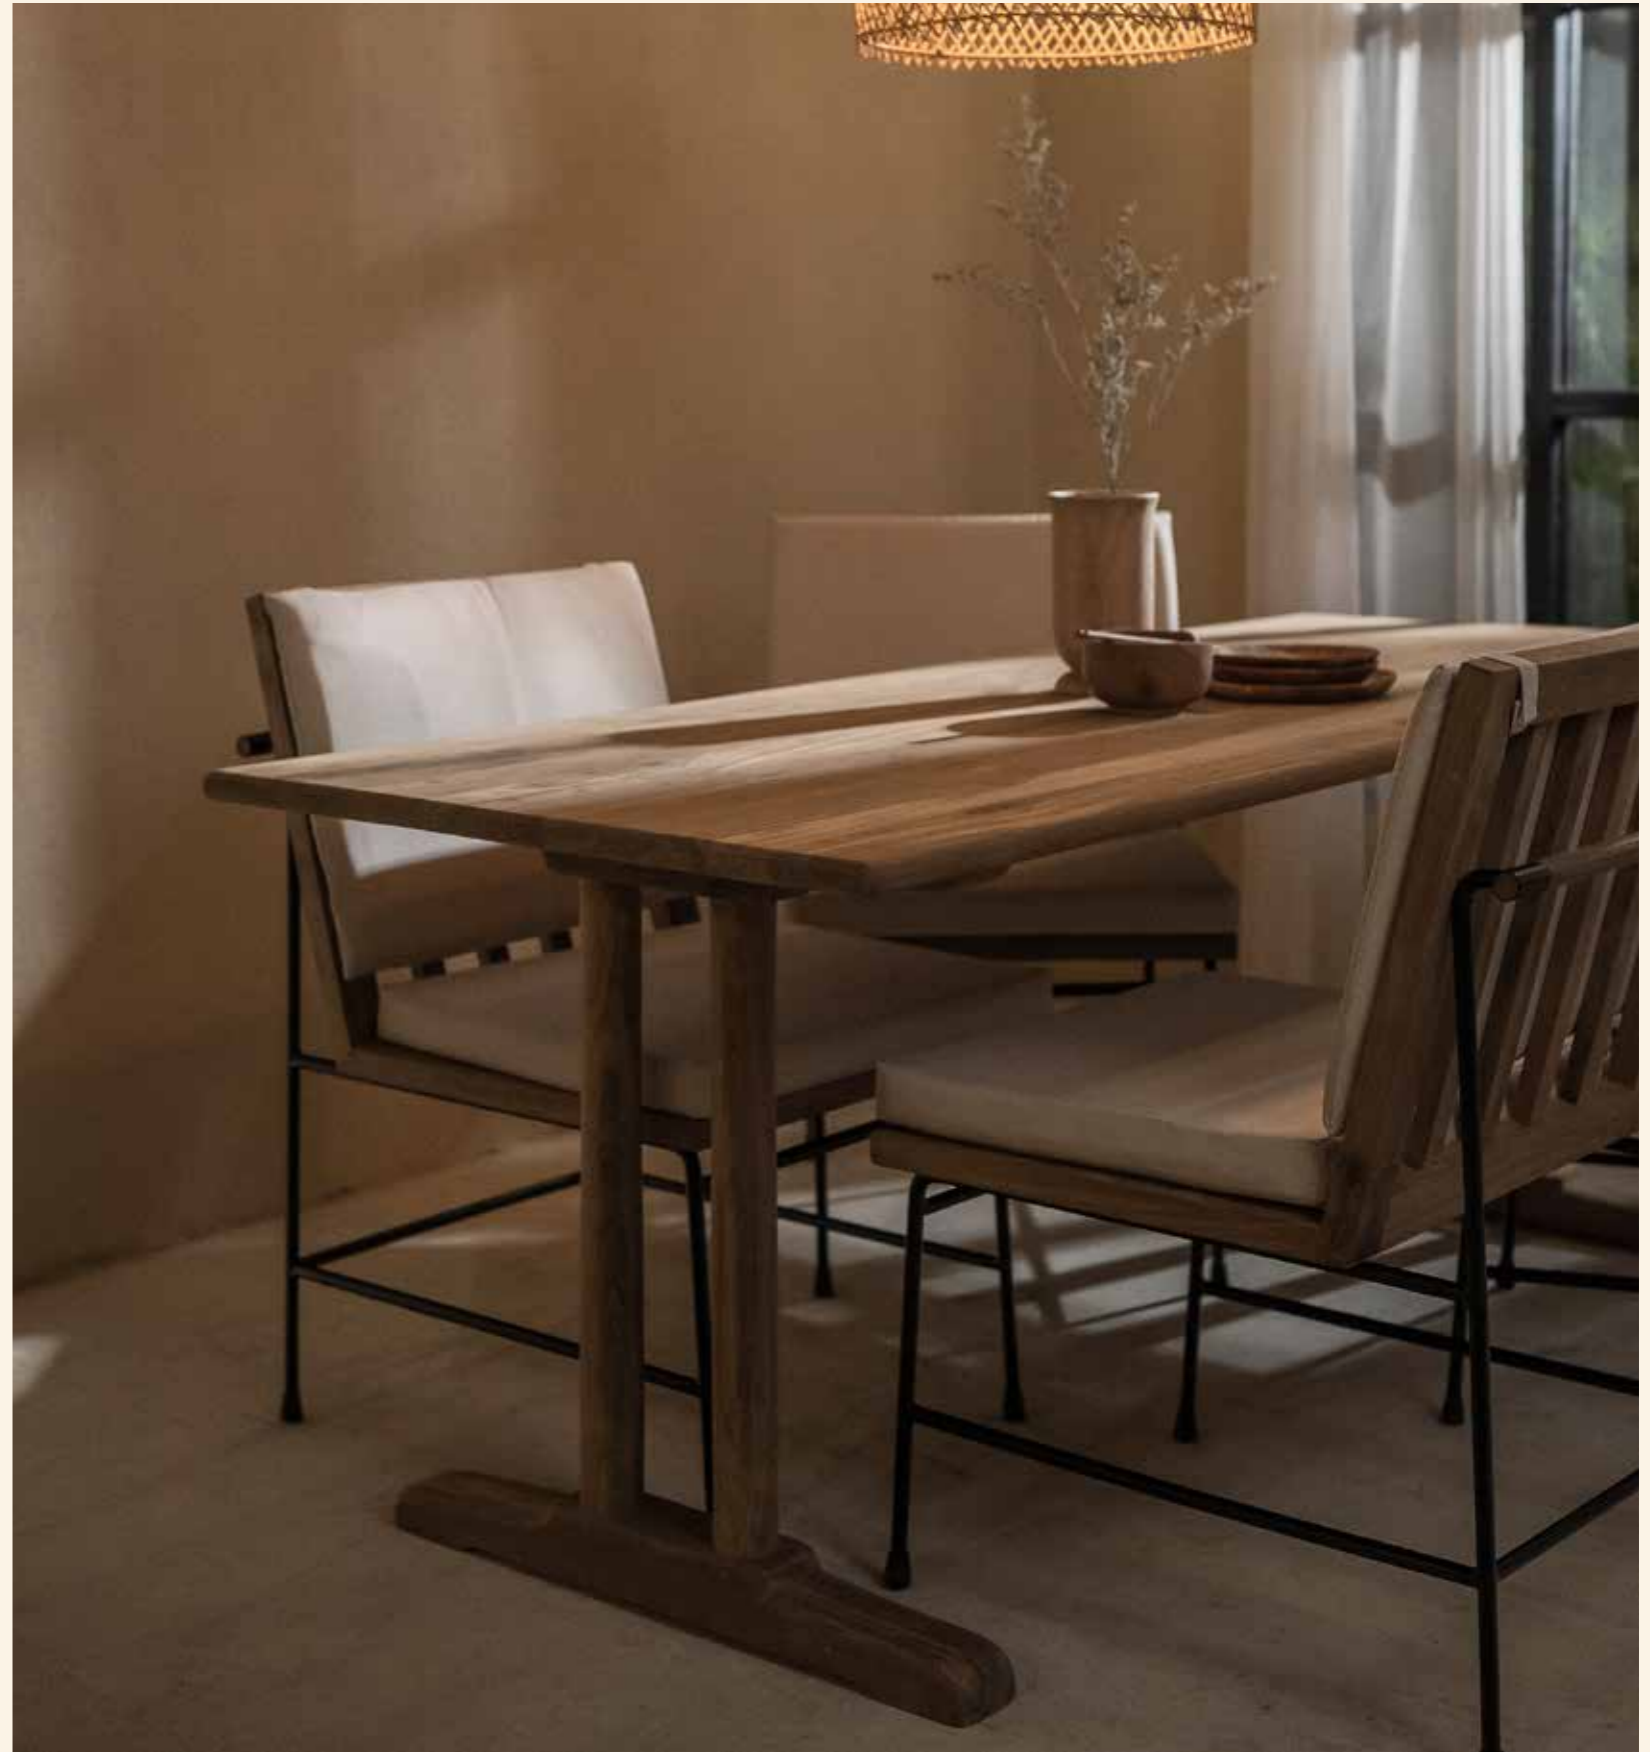

BETANIA RIVER STONE
Coffee Table
80 x 80 x 36 cm

BETANIA SINTERED STONE SLAB
Coffee Table
80 x 80 x 36 cm

BETANIA SINTERED STONE SLAB
Side Table
35 x 35 x 43 cm

KYOTO
Bar Stool
00 x 00 x 00 cm

KYOTO
Bar Table
140 x 70 x 105 cm