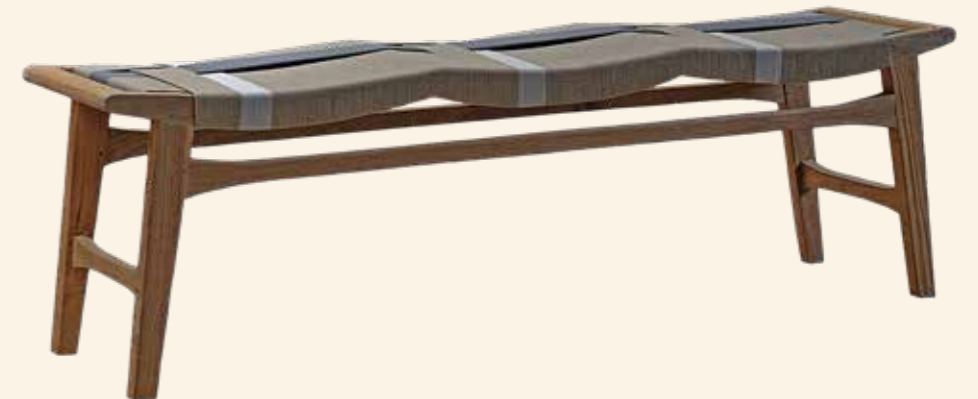

ODYSSEY
Shelf Unit
130 x 45 x 210 cm

ODYSSEY
Entry Console
130 x 45 x 99 cm

ODYSSEY
Coffee Table Large
80 x 80 x 45 cm

ODYSSEY
Coffee Table Small
60 x 60 x 35 cm

LUCA
Sideboard 4 Doors
182 x 47 x 180 cm

LUCA
Display Cabinet
102 x 47 x 180 cm

WISE
 Single Bench
 65 x 35 x 46 cm

WISE
 Long Bench
 155 x 35 x 46 cm

NOVO
Chair
56 x 53 x 77,5 cm

ASSA
Stool
50 x 35 x 45 cm

ASSA
Long Bench
170 x 35 x 45 cm

ASSA
Dinning Table
200 x 80 x 75 cm

ASSA
Console
100 x 35 x 45 cm