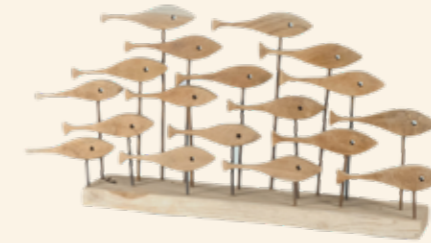

Lollypop Stand
W 30 X D 13 X H 40 cm

Moon Stand
W 40 X D 15 X H 45 cm
*available in different size

Mushroom Erros
W 30 X D 30 X H 30 cm

Siluet Double Stand
W 40 X D 30 X H 45 cm

Fishtery Stand
W 60 X D 11 X H 35 cm