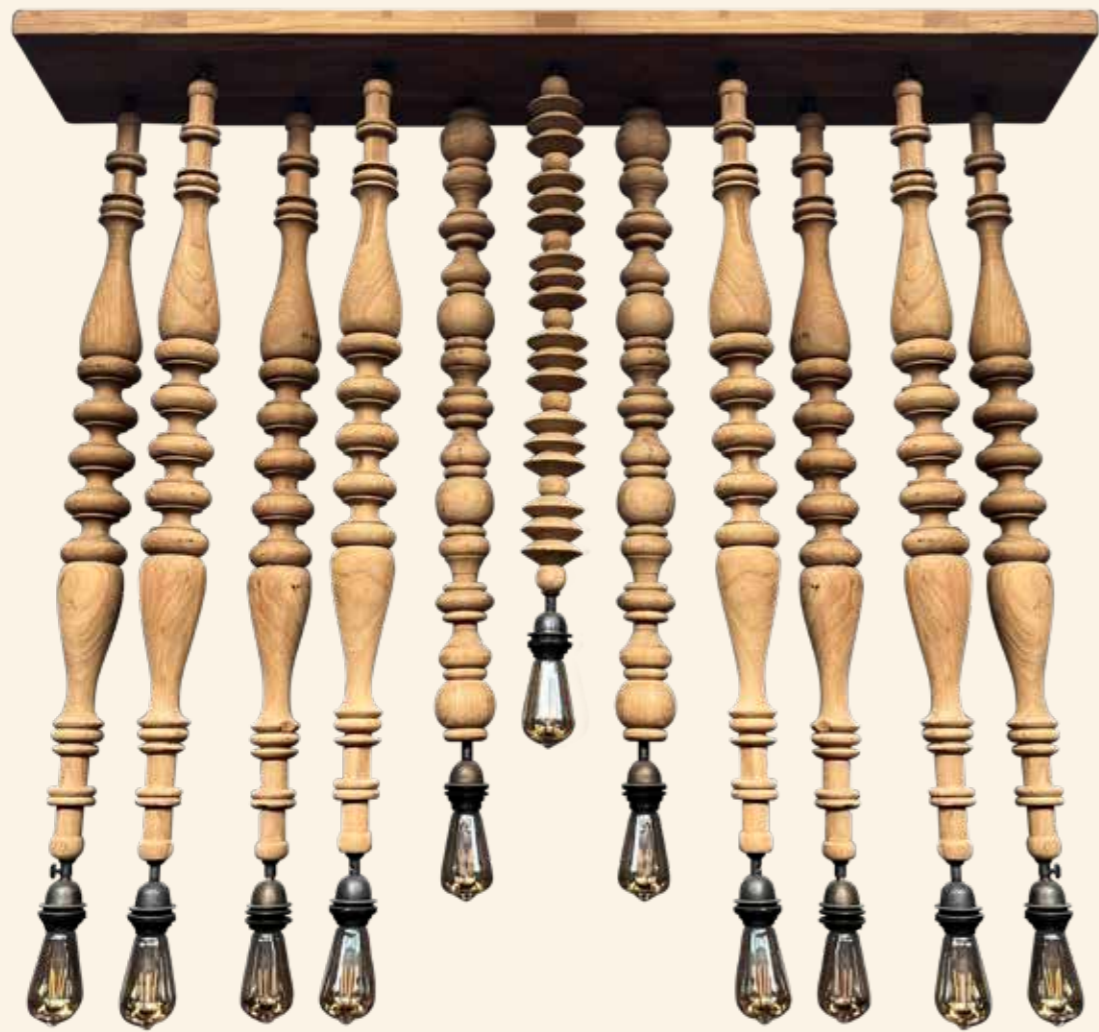

Lathe 762 Lathe 763 Lathe 764 Lathe 765 Lathe 766 Lathe 767 Lathe 768 Lathe 769 Lathe 770 Lathe 771 Lathe 772 Lathe 773 Lathe 774