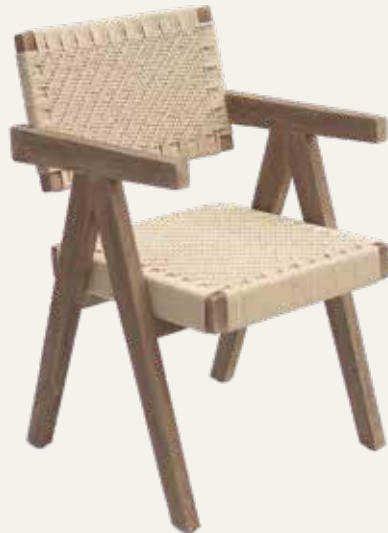

Discover the timeless charm of the Akira dining chair by Seken Living – where natural elegance meets functional design. Crafted from reclaimed teakwood, the Akira chair celebrates sustainability, highlighting the wood's rich textures and warm tones.

What sets Akira apart is its eco-fiber weaving on both the seat and backrest, creating an inviting balance between comfort and breathability. This thoughtful design not only adds a touch of rustic sophistication but also makes the chair versatile enough for both indoor and outdoor spaces.

Whether gathered around your dining table, accentuating a cozy reading nook, or complementing your patio, the Akira chair seamlessly blends into any setting. Sturdy yet stylish, it's a perfect combination of durability and artisanal beauty.

Embrace the harmony of nature and craftsmanship with the Akira collection – where every piece brings warmth and character into your home.

AKIRA
Dining Chair Outdoor
51 x 60 x 81 cm