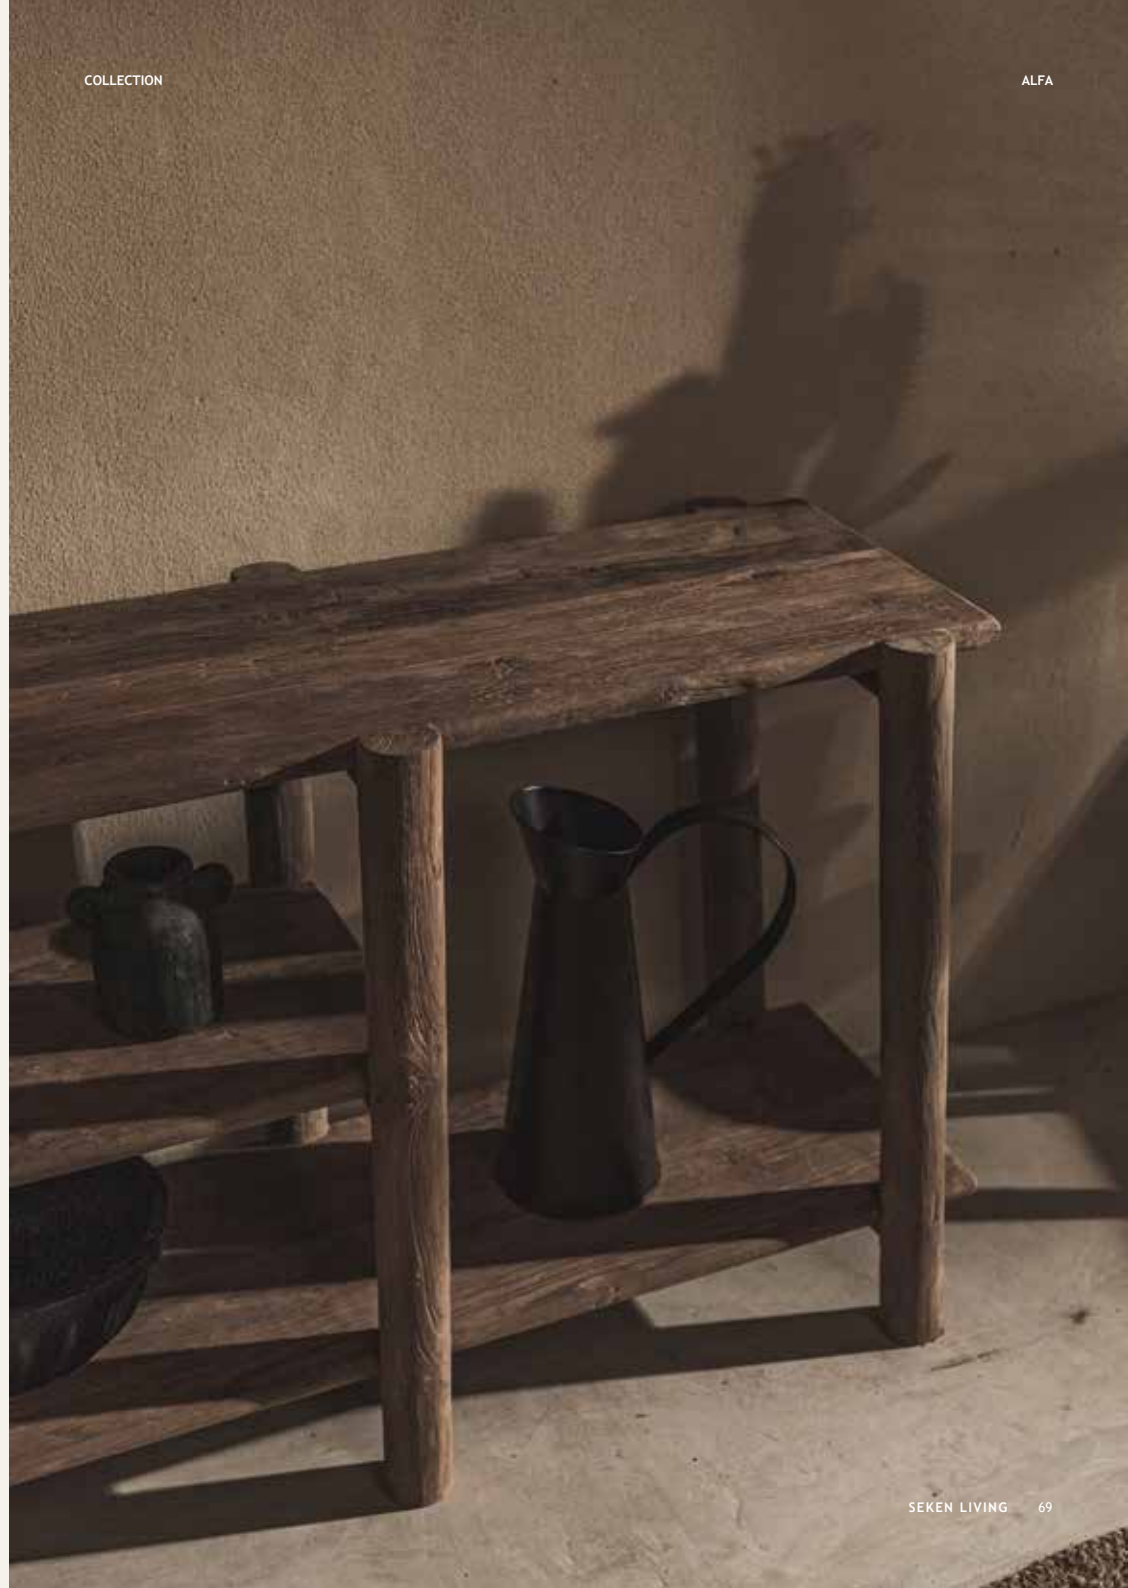

ALFA
Hanger
00 x 00 x 00 cm

ALFA
Hanger
00 x 00 x 00 cm

ALFA
Low Display Shelf
160 x 43 x 86 cm

Experience the perfect blend of nature and comfort with the Tenon sofa set by Seken Living. Crafted from reclaimed teakwood, each piece celebrates the beauty of sustainability with its natural finish and unique grain patterns.